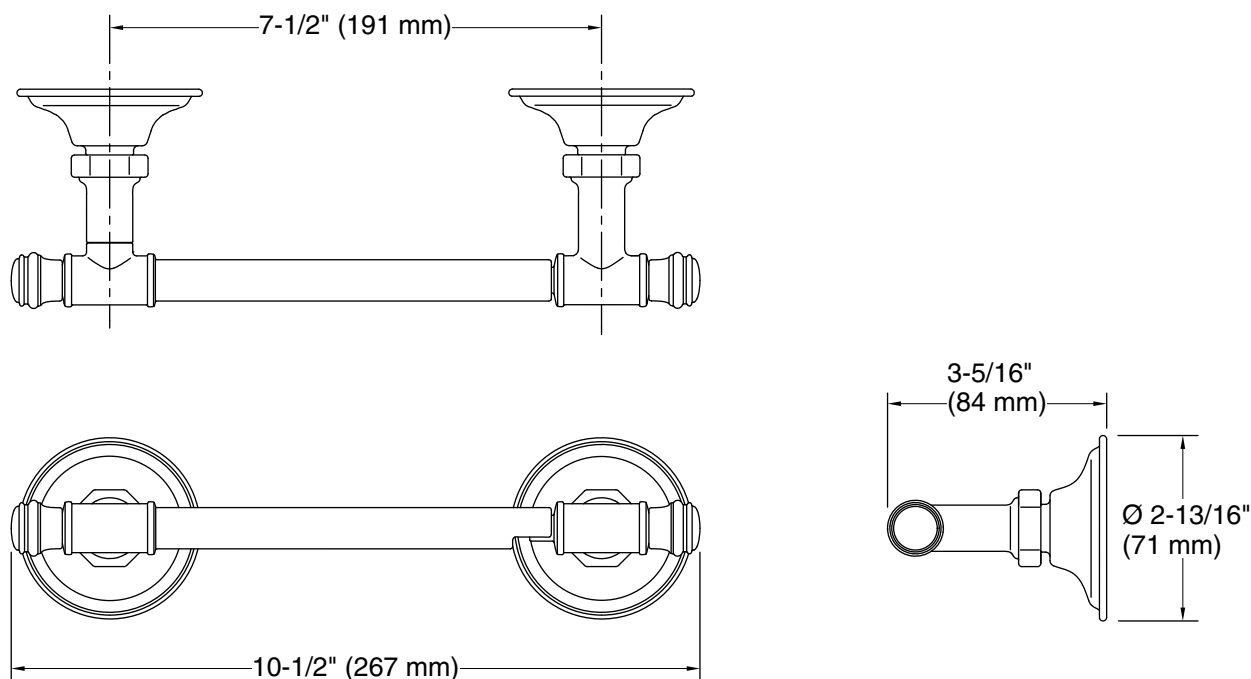

Features

- Coordinates with transitional-style KOHLER® faucets and showering components.

Material

- Premium metal construction for durability and reliability.
- KOHLER finishes resist corrosion and tarnishing.

Technical Information

All product dimensions are nominal.

Installation Type: Wall-mount

Material: Zinc

Notes

Install this product according to the installation instructions.

CAUTION: Risk of personal injury. Do not install these products in any area where they are likely to be used inadvertently as a grab bar or support bar. These products are not designed or intended for use as a grab bar or support bar.